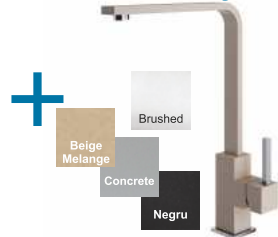

alb G11

bej G55

concrete G81

negru G91

GM 230

~~1477,00~~

909,00 LEI

Jenny